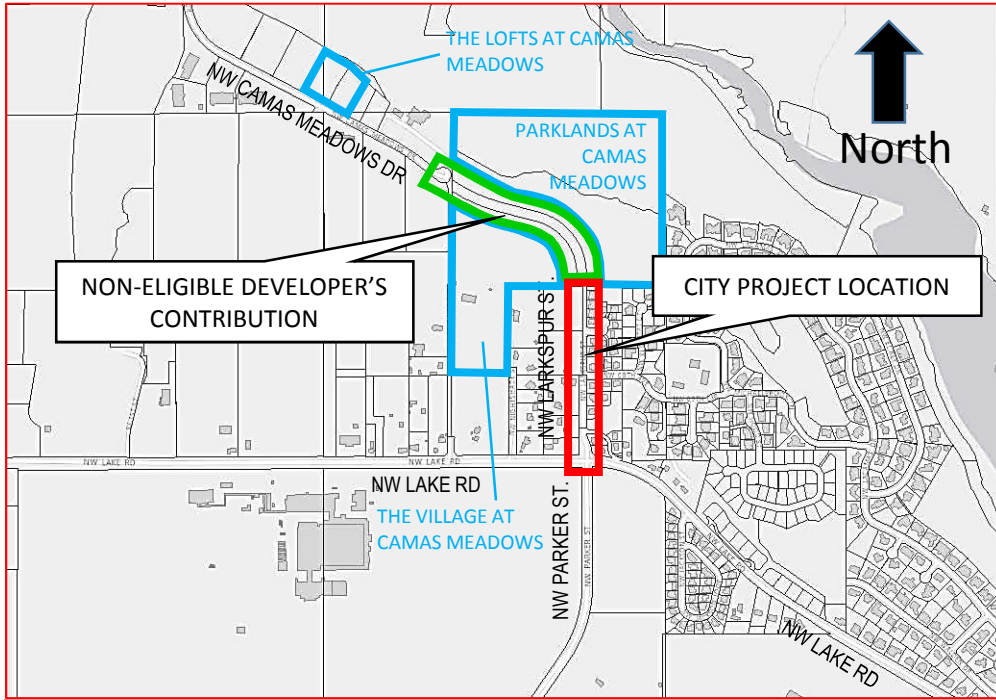

# NW CAMAS MEADOWS Dr. STREET IMPROVEMENTS Project Vicinity Map

# NW CAMAS MEADOWS Dr. STREET IMPROVEMENTS Project Overview

# NW CAMAS MEADOWS Dr. STREET IMPROVEMENTS Project Photographs

Image No. 1: Looking north on NW Larkspur St. from a point approximately 200 FT south of NW 60<sup>th</sup> Ave.

Image No. 2: Looking south on NW Larkspur St. from a point approximately 75 FT north of NW 60<sup>th</sup> Ave.

# NW CAMAS MEADOWS Dr. STREET IMPROVEMENTS Project Photographs

Image No. 3: Looking across Larkspur south-eastward  
towards NW 60<sup>th</sup> Ave.

Image No. 4: Looking north on NW Larkspur St. from a point  
approximately 100FT north of NW 60<sup>th</sup> Ave.