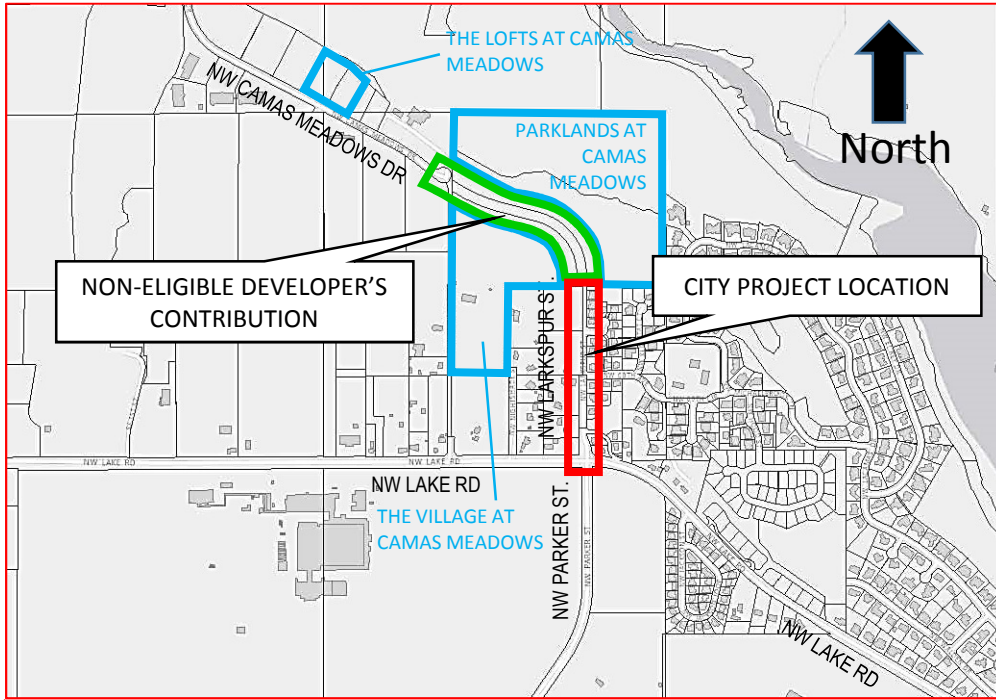

NW CAMAS MEADOWS Dr. STREET IMPROVEMENTS Project Vicinity Map

NW CAMAS MEADOWS Dr. STREET IMPROVEMENTS Project Overview

NW CAMAS MEADOWS Dr. STREET IMPROVEMENTS Project Photographs

Image No. 1: Looking north on NW Larkspur St. from a point approximately 200 FT south of NW 60th Ave.

Image No. 2: Looking south on NW Larkspur St. from a point approximately 75 FT north of NW 60th Ave.

NW CAMAS MEADOWS Dr. STREET IMPROVEMENTS Project Photographs

Image No. 3: Looking across Larkspur south-eastward
towards NW 60th Ave.

Image No. 4: Looking north on NW Larkspur St. from a point
approximately 100FT north of NW 60th Ave.