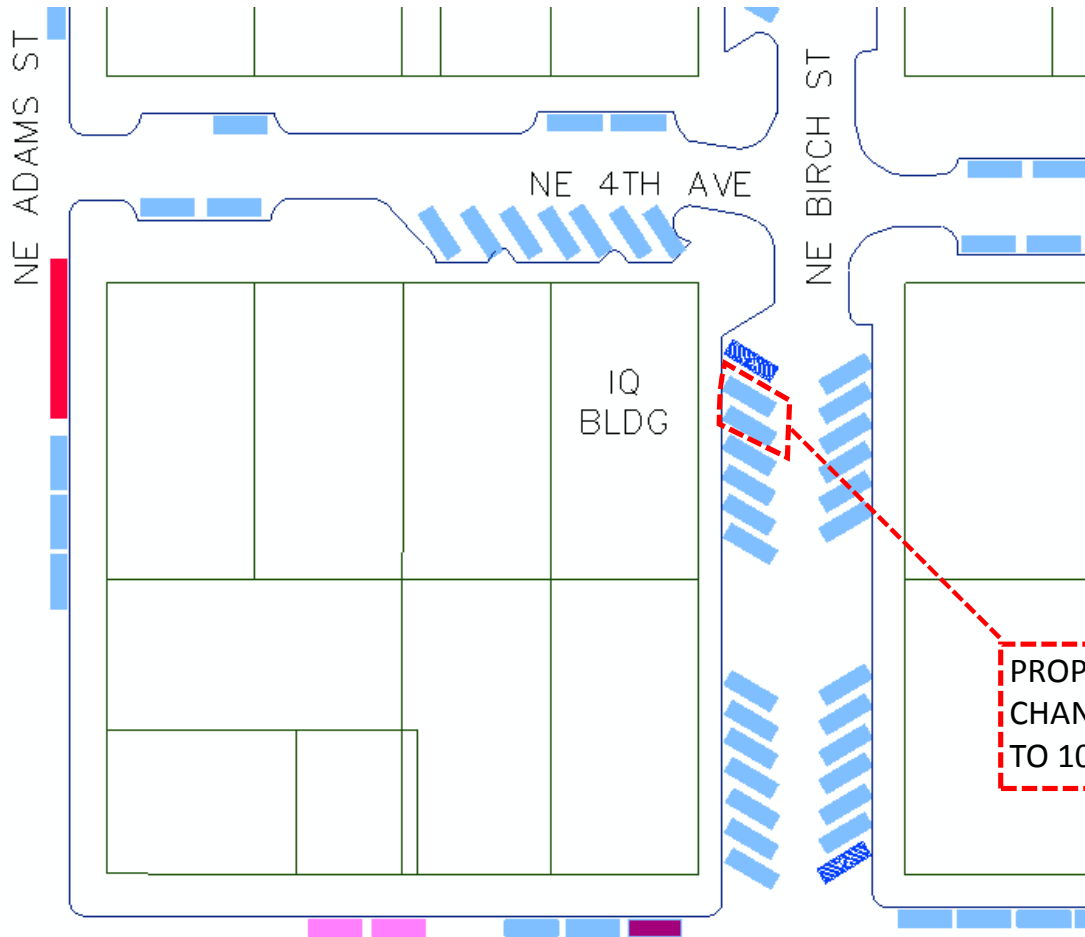

IQ CREDIT UNION BUILDING PARKING REQUEST

PROPOSED PARKING
CHANGES FROM 2 HOUR
TO 10 MINUTES

north