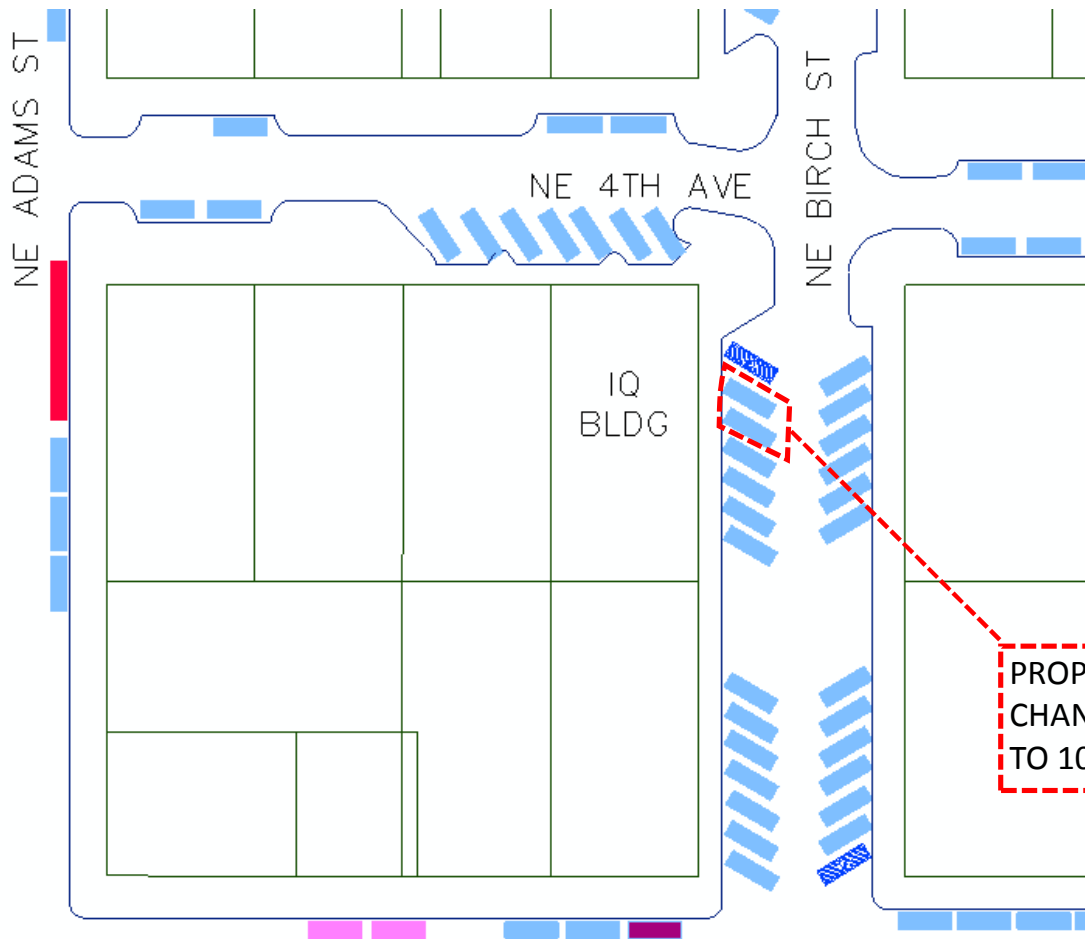

IQ CREDIT UNION BUILDING PARKING REQUEST

PROPOSED PARKING
CHANGES FROM 2 HOUR
TO 10 MINUTES

north